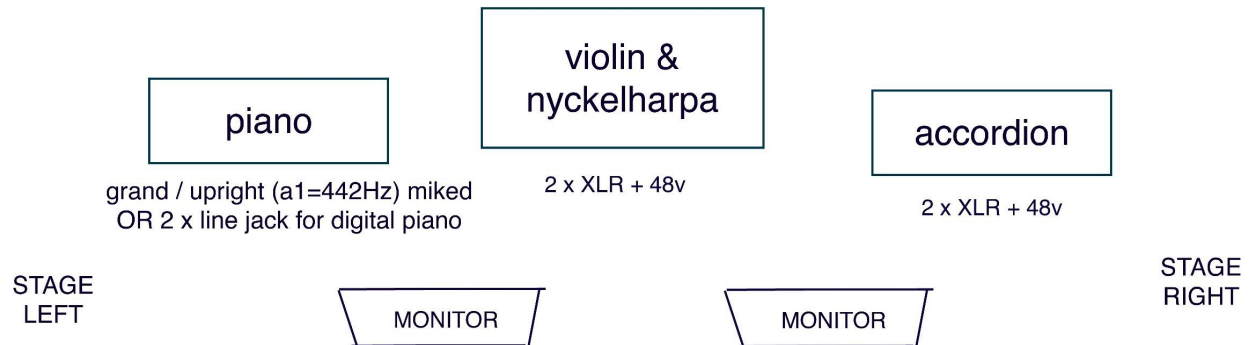

KARUNA stage plan 15.01.2016

www.karunatrio.net

Juha Kujanpää, jukujanpaa@gmail.com +358 40 4168748

We will need a grand piano or an upright piano (tuned to a1=442 Hz) for our performance. If not available, we can bring a digital piano with us, which will need 2 x line jacks.